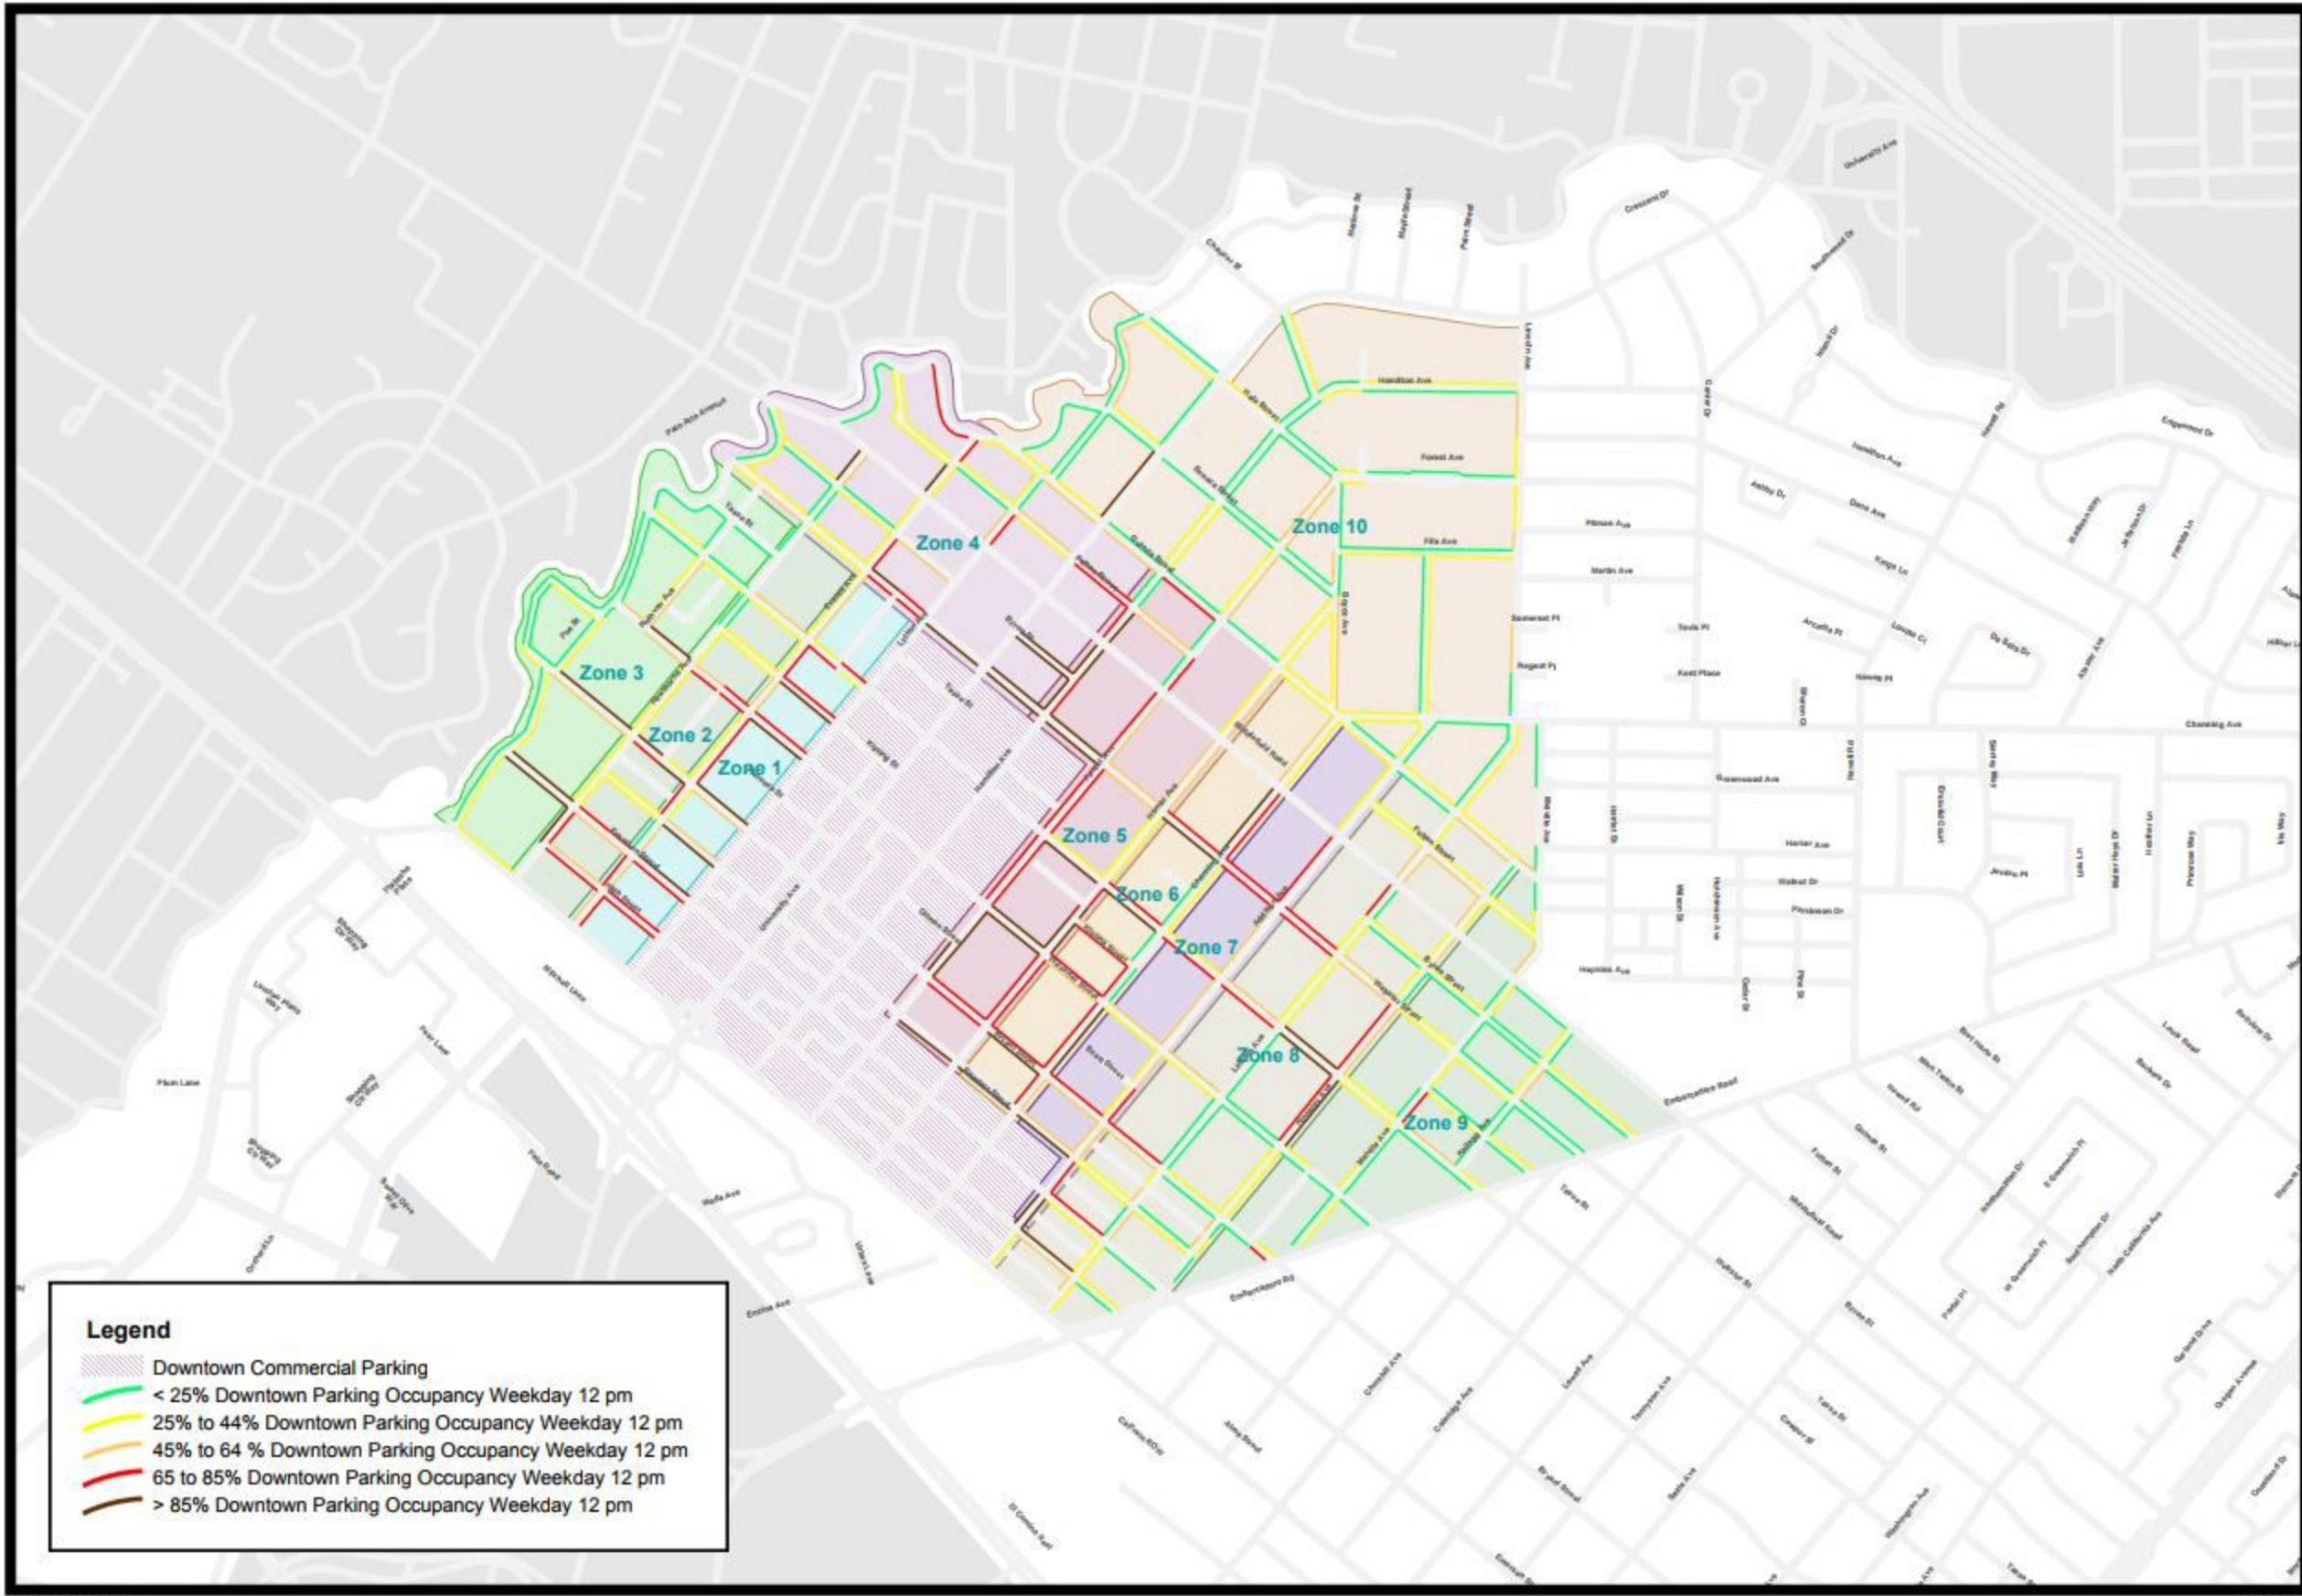

The City of Palo Alto

Downtown RPP Zones
Parking Occupancy - 12PM Weekday

This map is a product of the City of Palo Alto GIS

Legend

-  Downtown Commercial Parking
-  < 25% Downtown Parking Occupancy Weekday 12 pm
-  25% to 44% Downtown Parking Occupancy Weekday 12 pm
-  45% to 64% Downtown Parking Occupancy Weekday 12 pm
-  65 to 85% Downtown Parking Occupancy Weekday 12 pm
-  > 85% Downtown Parking Occupancy Weekday 12 pm