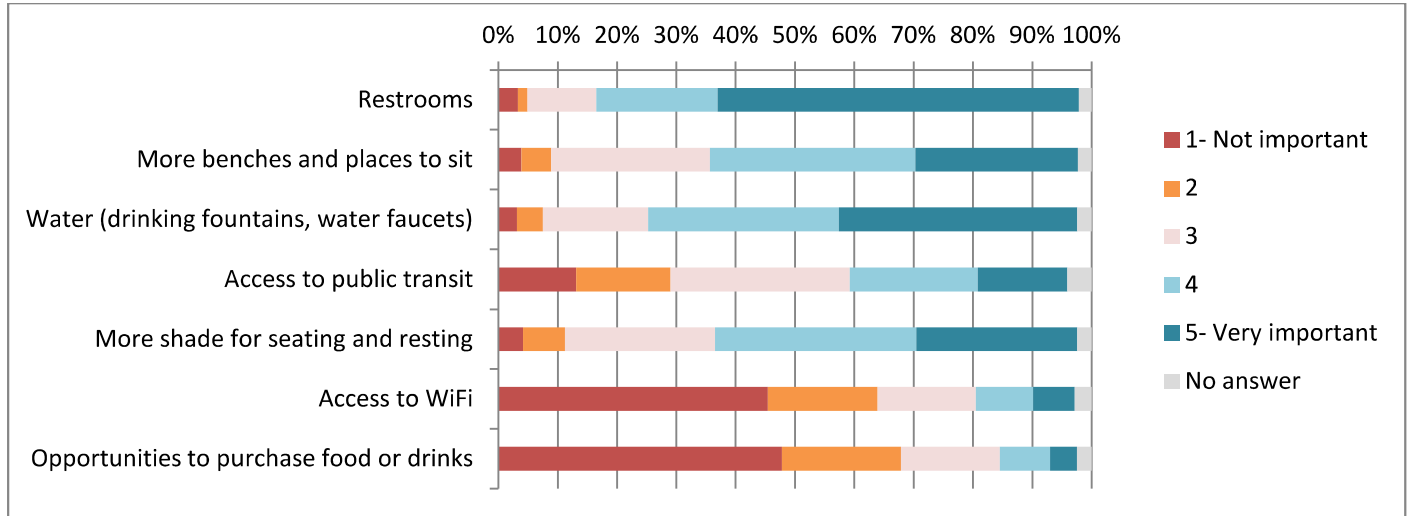

Graph 6: How important are these additions/improvements to existing park facilities to make park visits more comfortable and convenient?

Graph 7: How appropriate are these additions/improvements to existing park and recreation system in Palo Alto to achieve the goal of enhancing health and well-being of community members?