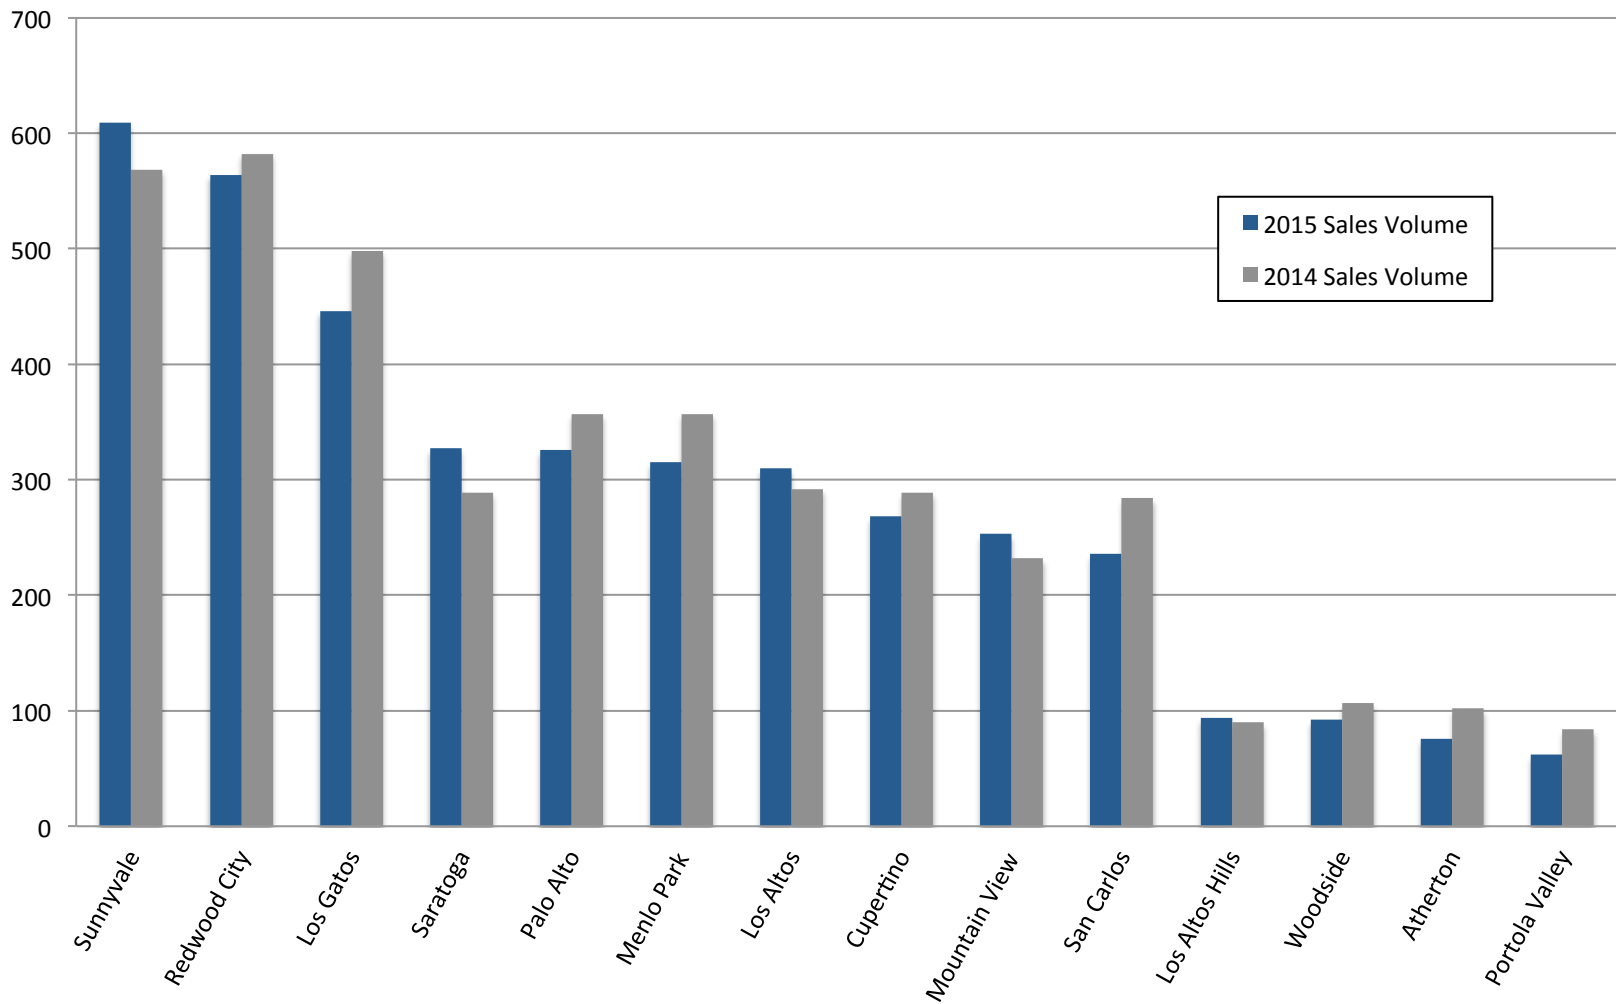

Sales Volume

Data compiled using MLS.
Cities: AT,CU,LA,LAH,LG,MP,MV,PA,PV,RC,SCL,SA,SU,WOD
Property type: Residential, Property Sub Type: Single-Family Home

Average Cost per Square Foot