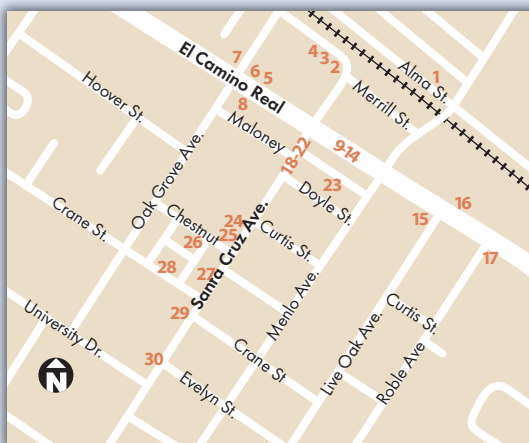

## Downtown Menlo Park Restaurants

- |                              |                                |
|------------------------------|--------------------------------|
| 1 Iberia                     | 16 Jeffrey's Hamburgers        |
| 2 Gambardella's              | 17 Cook's Seafood              |
| 3 Lisa's Tea Treasures       | 18 Stacks                      |
| 4 Crepes Cafe                | 19 Tokyo Subway                |
| 5 Naomi Sushi                | 20 Left Bank Brasserie         |
| 6 Tenfu Chinese Restaurant   | 21 Bistro Vida                 |
| 7 Jason's Cafe               | 22 Una Mas!                    |
| 8 Sultana                    | 23 Cafe Del Sol Restaurant     |
| 9 Trellis                    | 24 Juban                       |
| 10 Su Hong Restaurant        | 25 Le Boulanger                |
| 11 Menlo Hub                 | 26 Shiok!                      |
| 12 Cedro Ristorante Italiano | 27 Ann's Coffee Shop           |
| 13 Cafe Borrone              | 28 Carpaccio                   |
| 14 Applewood Inn             | 29 Angelo Mio                  |
| 15 Akasaka                   | 30 Amici's East Coast Pizzeria |

- |                                      |                                |
|--------------------------------------|--------------------------------|
| 36 Shiva's Indian Restaurant and Bar | 41 Kirin Chinese               |
| 37 Cascal                            | 42 Mediterranean Grill House   |
| 38 Scratch                           | 43 Amici's East Coast Pizzeria |
| 39 Scott's Seafood                   | 44 Morocco's Restaurant        |
| 40 Casa Lupe                         |                                |