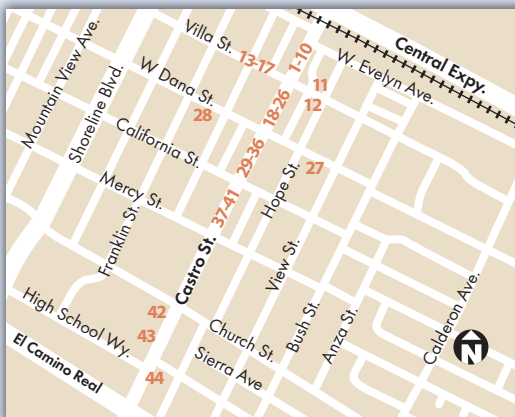

## Downtown Menlo Park Restaurants

- |                              |                                |
|------------------------------|--------------------------------|
| 1 Iberia                     | 16 Jeffrey's Hamburgers        |
| 2 Gambardella's              | 17 Cook's Seafood              |
| 3 Lisa's Tea Treasures       | 18 Stacks                      |
| 4 Crepes Cafe                | 19 Tokyo Subway                |
| 5 Naomi Sushi                | 20 Left Bank Brasserie         |
| 6 Tenfu Chinese Restaurant   | 21 Bistro Vida                 |
| 7 Jason's Cafe               | 22 Una Mas!                    |
| 8 Sultana                    | 23 Cafe Del Sol Restaurant     |
| 9 Trellis                    | 24 Juban                       |
| 10 Su Hong Restaurant        | 25 Le Boulanger                |
| 11 Menlo Hub                 | 26 Shiok!                      |
| 12 Cedro Ristorante Italiano | 27 Ann's Coffee Shop           |
| 13 Cafe Borrone              | 28 Carpaccio                   |
| 14 Applewood Inn             | 29 Angelo Mio                  |
| 15 Akasaka                   | 30 Amici's East Coast Pizzeria |

- |                                      |                                |
|--------------------------------------|--------------------------------|
| 36 Shiva's Indian Restaurant and Bar | 41 Kirin Chinese               |
| 37 Cascal                            | 42 Mediterranean Grill House   |
| 38 Scratch                           | 43 Amici's East Coast Pizzeria |
| 39 Scott's Seafood                   | 44 Morocco's Restaurant        |
| 40 Casa Lupe                         |                                |